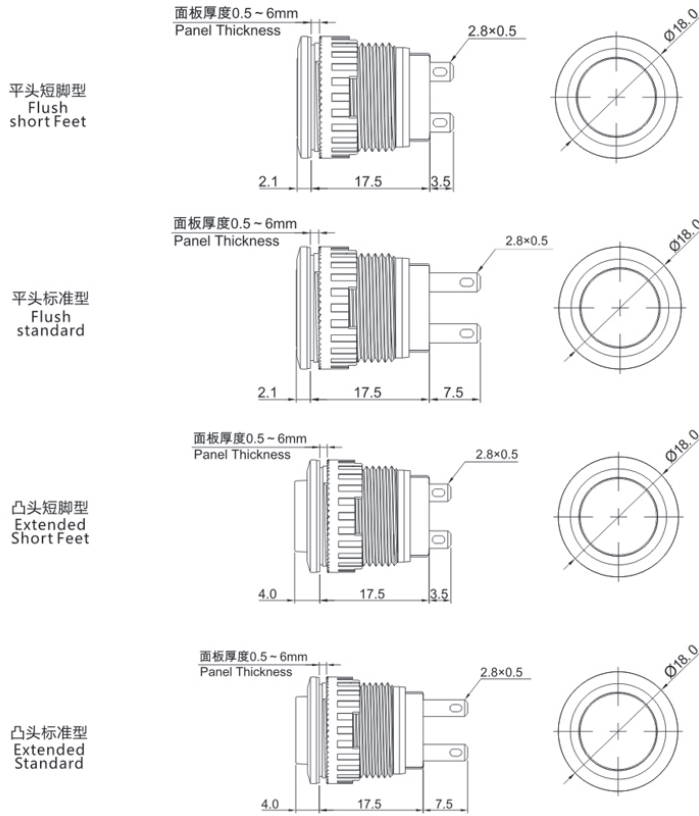

类别: TS6A系列按钮 (φ16)

产品名称: TS6A系列平钮

产品描述: IP67

产品尺寸图

Address: No. 150, Xinxing 4th Road, 地址：浙江省慈溪市高新技术产业开发区新兴四路150号
High-tech Industrial Development
Zone, Cixi City, Zhejiang Province,
China

Zip code: 315303