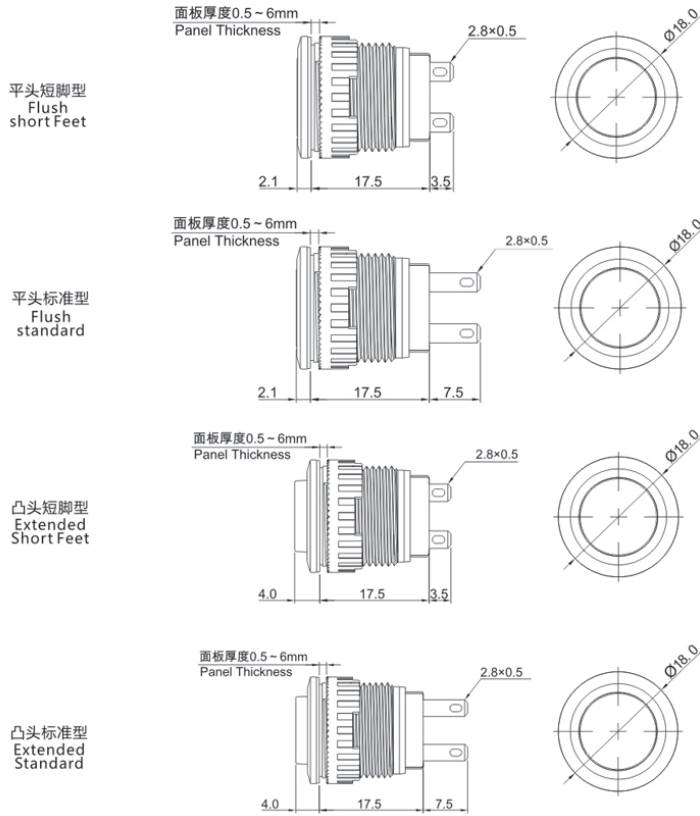

类别: TS6A系列按钮 (φ16)

产品名称: TS6A系列照明平钮

产品描述: IP67

产品尺寸图

Address: No. 150, Xinxing 4th Road, 地址：浙江省慈溪市高新技术产业开发区新兴四路150号
High-tech Industrial Development
Zone, Cixi City, Zhejiang Province,
China

Zip code: 315303