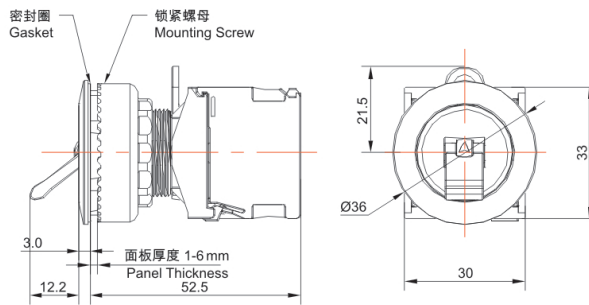

类别: 拨动钮 (TS2系列)

产品名称: TS2系列纯平型拨动钮

产品描述: IP65、IP67

产品尺寸图

纯平型
Recessed

Address: No. 150, Xinxing 4th Road, 地址：浙江省慈溪市高新技术产业园区新兴四路150号
High-tech Industrial Development
Zone, Cixi City, Zhejiang Province,
China