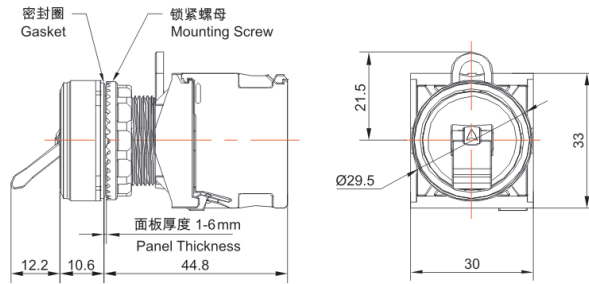

类别: 拨动钮 (TS2系列)

产品名称: TS2系列纯平型拨动钮

产品描述: IP65、IP67

产品尺寸图

纯平型
Recessed

Address: No. 150, Xinxing 4th Road, 地址：浙江省慈溪市高新技术产业园区新兴四路150号
High-tech Industrial Development
Zone, Cixi City, Zhejiang Province,
China