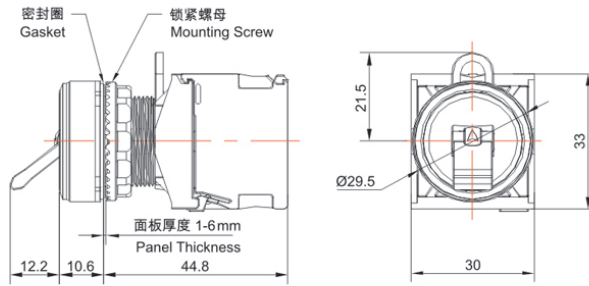

类别: 拨动钮 (TS2系列)

产品名称: TS2系列拨动钮

产品描述: IP65、IP67

产品尺寸图

纯平型  
Recessed

Address: No. 150, Xinxing 4th Road, 地址：浙江省慈溪市高新技术产业开发区新兴四路150号  
High-tech Industrial Development  
Zone, Cixi City, Zhejiang Province,  
China