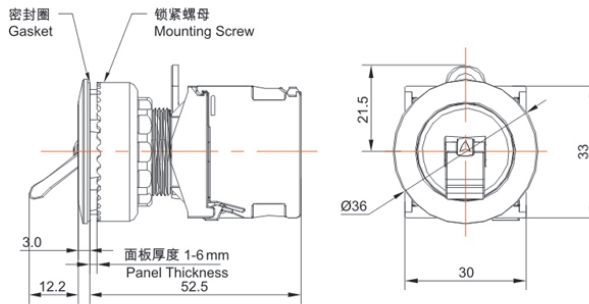

类别: 拨动钮 (TS2系列)

产品名称: TS2系列拨动钮

产品描述: IP65、IP67

产品尺寸图

纯平型  
Recessed

Address: No. 150, Xinxing 4th Road, 地址：浙江省慈溪市高新技术产业开发区新兴四路150号  
High-tech Industrial Development  
Zone, Cixi City, Zhejiang Province,  
China