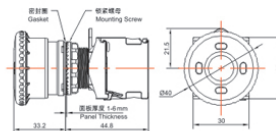

类别: 急停按钮 (TS2系列)

产品名称: TS2系列急停按钮

产品描述: IP65

产品尺寸图

头部直径
Head Diameter
32mm

头部直径
Head Diameter
40mm

钥匙急停按钮
Key E-Stop PushButton

头部直径
Head Diameter
32mm

头部直径
Head Diameter
40mm

推拉急停按钮

Push-Pull E-Stop PushButton

头部直径
Head Diameter
40mm

头部直径
Head Diameter
40mm
带指示窗
With Windows

Address: No. 150, Xinxing 4th Road, 地址：浙江省慈溪市高新技术产业园区新兴四路150号
High-tech Industrial Development
Zone, Cixi City, Zhejiang Province,
China