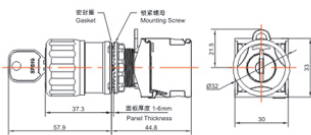

类别: 急停按钮 (TS2系列)

产品名称: TS2系列急停按钮

产品描述: IP65

产品尺寸图

头部直径
Head Diameter
32mm

头部直径
Head Diameter
40mm

钥匙急停按钮
Key E-Stop PushButton

头部直径
Head Diameter
32mm

头部直径
Head Diameter
40mm

推拉急停按钮

Push-Pull E-Stop PushButton

头部直径
Head Diameter
40mm

头部直径
Head Diameter
40mm
带指示窗
With Windows

Address: No. 150, Xinxing 4th Road, 地址：浙江省慈溪市高新技术产业园区新兴四路150号
High-tech Industrial Development
Zone, Cixi City, Zhejiang Province,
China