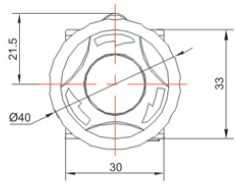

类别: 急停按钮 (TS2系列)

产品名称: TS2系列急停按钮

产品描述: IP65

产品尺寸图

头部直径
Head Diameter
32mm

头部直径
Head Diameter
40mm

钥匙急停按钮
Key E-Stop PushButton

头部直径
Head Diameter
32mm

头部直径
Head Diameter
40mm

推拉急停按钮

Push-Pull E-Stop PushButton

头部直径
Head Diameter
40mm

头部直径
Head Diameter
40mm
带指示窗
With Windows

Address: No. 150, Xinxing 4th Road, 地址：浙江省慈溪市高新技术产业园区新兴四路150号
High-tech Industrial Development
Zone, Cixi City, Zhejiang Province,
China