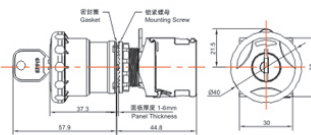

类别: 急停按钮 (TS2系列)

产品名称: TS2系列急停按钮

产品描述: IP65

产品尺寸图

头部直径
Head Diameter
32mm

头部直径
Head Diameter
40mm

钥匙急停按钮
Key E-Stop PushButton

头部直径
Head Diameter
32mm

头部直径
Head Diameter
40mm

推拉急停按钮

Push-Pull E-Stop PushButton

头部直径
Head Diameter
40mm

头部直径
Head Diameter
40mm
带指示窗
With Windows

Address: No. 150, Xinxing 4th Road, 地址：浙江省慈溪市高新技术产业园区新兴四路150号
High-tech Industrial Development
Zone, Cixi City, Zhejiang Province,
China