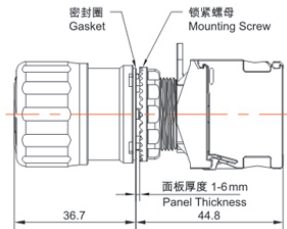

类别: 急停按钮 (TS2系列)

产品名称: TS2系列急停按钮

产品描述: IP65

产品尺寸图

头部直径
Head Diameter
32mm

头部直径
Head Diameter
40mm

钥匙急停按钮
Key E-Stop PushButton

头部直径
Head Diameter
32mm

头部直径
Head Diameter
40mm

推拉急停按钮

Push-Pull E-Stop PushButton

头部直径
Head Diameter
40mm

头部直径
Head Diameter
40mm
带指示窗
With Windows

Address: No. 150, Xinxing 4th Road, 地址：浙江省慈溪市高新技术产业园区新兴四路150号
High-tech Industrial Development
Zone, Cixi City, Zhejiang Province,
China