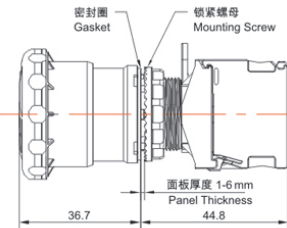

类别: 急停按钮 (TS2系列)

产品名称: TS2系列急停按钮

产品描述: IP65

产品尺寸图

头部直径
Head Diameter
32mm

头部直径
Head Diameter
40mm

钥匙急停按钮
Key E-Stop PushButton

头部直径
Head Diameter
32mm

头部直径
Head Diameter
40mm

推拉急停按钮

Push-Pull E-Stop PushButton

头部直径
Head Diameter
40mm

头部直径
Head Diameter
40mm
带指示窗
With Windows

Address: No. 150, Xinxing 4th Road, 地址：浙江省慈溪市高新技术产业园区新兴四路150号
High-tech Industrial Development
Zone, Cixi City, Zhejiang Province,
China