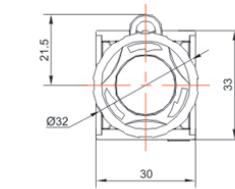

类别: 急停按钮 (TS2系列)

产品名称: TS2系列急停按钮

产品描述: IP65

产品尺寸图

头部直径
Head Diameter
32mm

头部直径
Head Diameter
40mm

钥匙急停按钮
Key E-Stop PushButton

头部直径
Head Diameter
32mm

头部直径
Head Diameter
40mm

推拉急停按钮

Push-Pull E-Stop PushButton

头部直径
Head Diameter
40mm

头部直径
Head Diameter
40mm
带指示窗
With Windows

Address: No. 150, Xinxing 4th Road, 地址：浙江省慈溪市高新技术产业园区新兴四路150号
High-tech Industrial Development
Zone, Cixi City, Zhejiang Province,
China