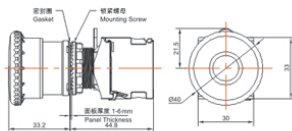

类别: 急停按钮 (TS2系列)

产品名称: TS2系列急停按钮

产品描述: IP65

产品尺寸图

头部直径
Head Diameter
32mm

头部直径
Head Diameter
40mm

钥匙急停按钮
Key E-Stop PushButton

头部直径
Head Diameter
32mm

头部直径
Head Diameter
40mm

推拉急停按钮

Push-Pull E-Stop PushButton

头部直径
Head Diameter
40mm

头部直径
Head Diameter
40mm
带指示窗
With Windows

Address: No. 150, Xinxing 4th Road, 地址：浙江省慈溪市高新技术产业园区新兴四路150号
High-tech Industrial Development
Zone, Cixi City, Zhejiang Province,
China