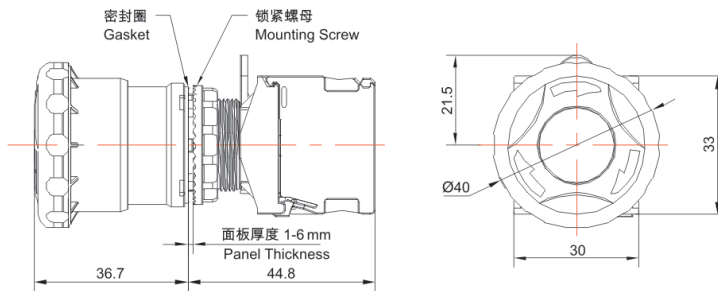

类别: 急停按钮 (TS2系列)

产品名称: TS2系列照明急停按钮

产品描述: IP65、IP67

产品尺寸图

头部直径  
Head Diameter  
32mm

头部直径  
Head Diameter  
40mm

Address: No. 150, Xinxing 4th Road, 地址：浙江省慈溪市高新技术产业园区新兴四路150号  
High-tech Industrial Development  
Zone, Cixi City, Zhejiang Province,  
China