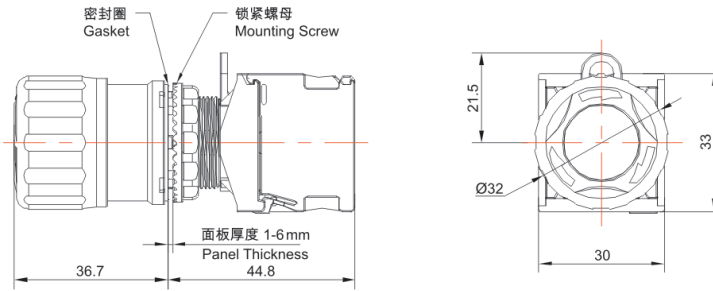

类别: 急停按钮 (TS2系列)

产品名称: TS2系列照明急停按钮

产品描述: IP65、IP67

产品尺寸图

头部直径  
Head Diameter  
32mm

头部直径  
Head Diameter  
40mm

Address: No. 150, Xinxing 4th Road, 地址：浙江省慈溪市高新技术产业园区新兴四路150号  
High-tech Industrial Development  
Zone, Cixi City, Zhejiang Province,  
China